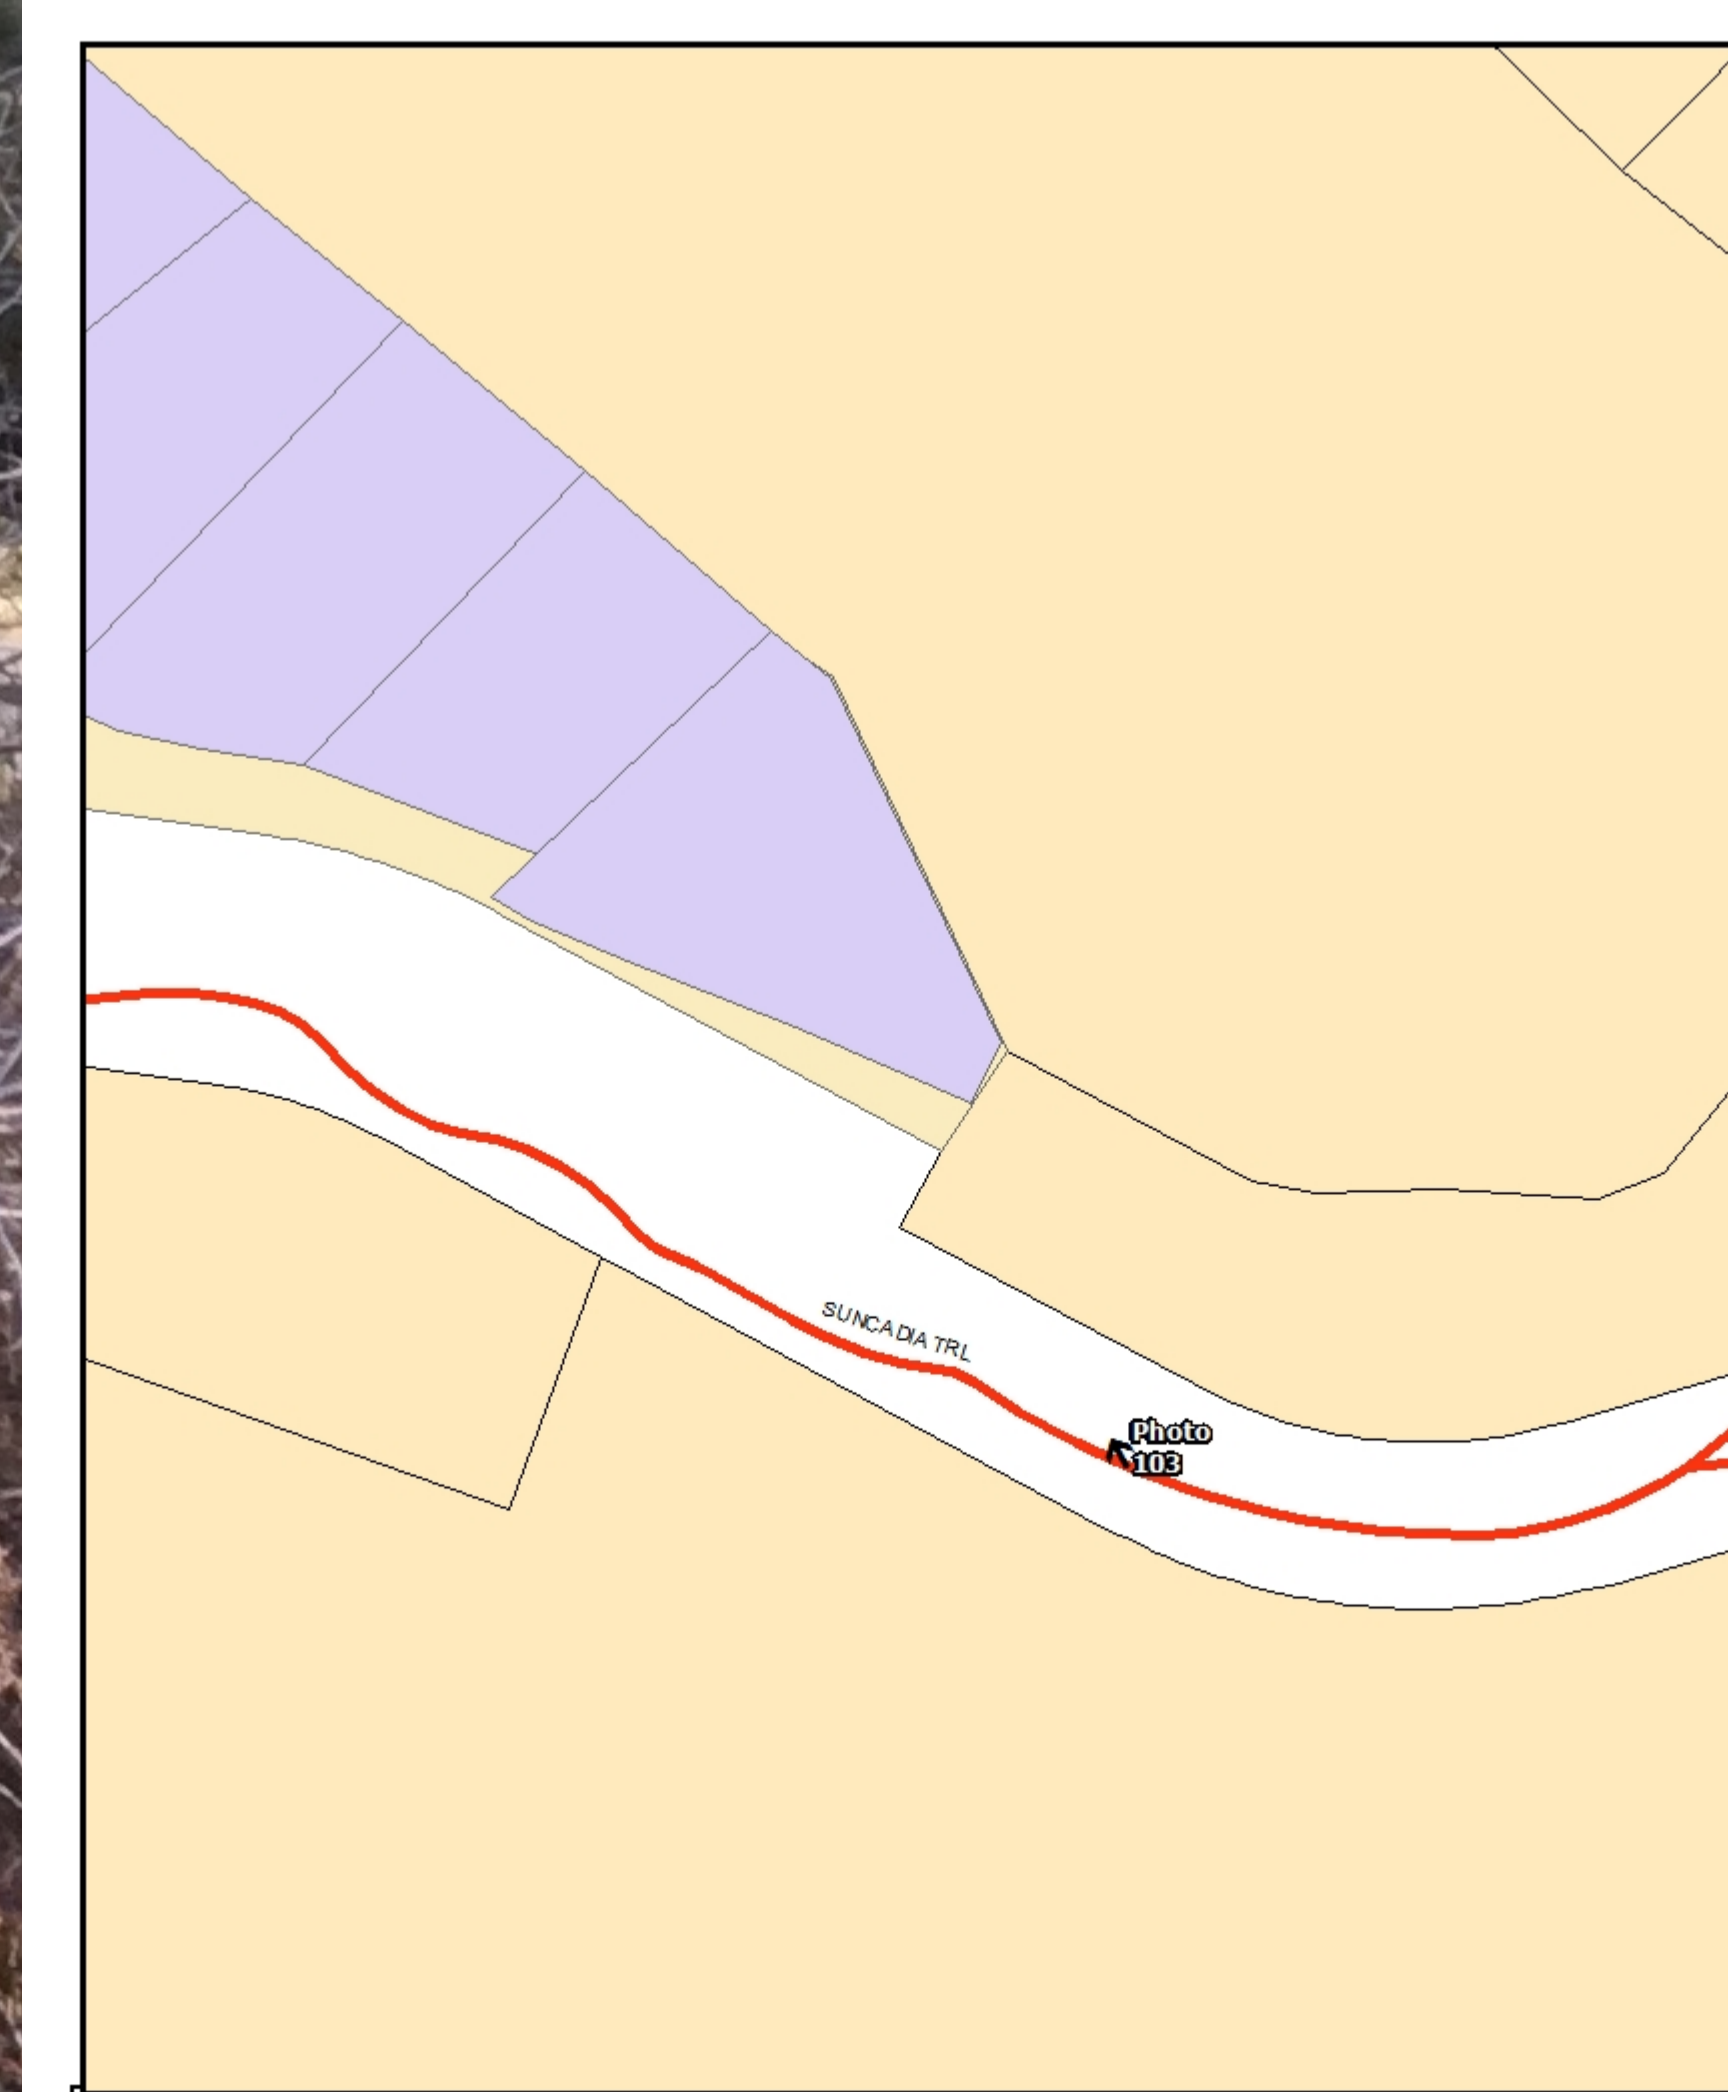

Date & Time: Wed Apr 26 15:39:37 PDT 2017

Position: +047.20704° / -121.00227°

Altitude: 2233ft

Datum: WGS-84

Azimuth/Bearing: 332° N28W 5902mils (True)

Elevation Grade: +000%

Horizon Grade: +000%

Zoom: 1X

se end

LP-17-00002 Legacy

Location of Photo